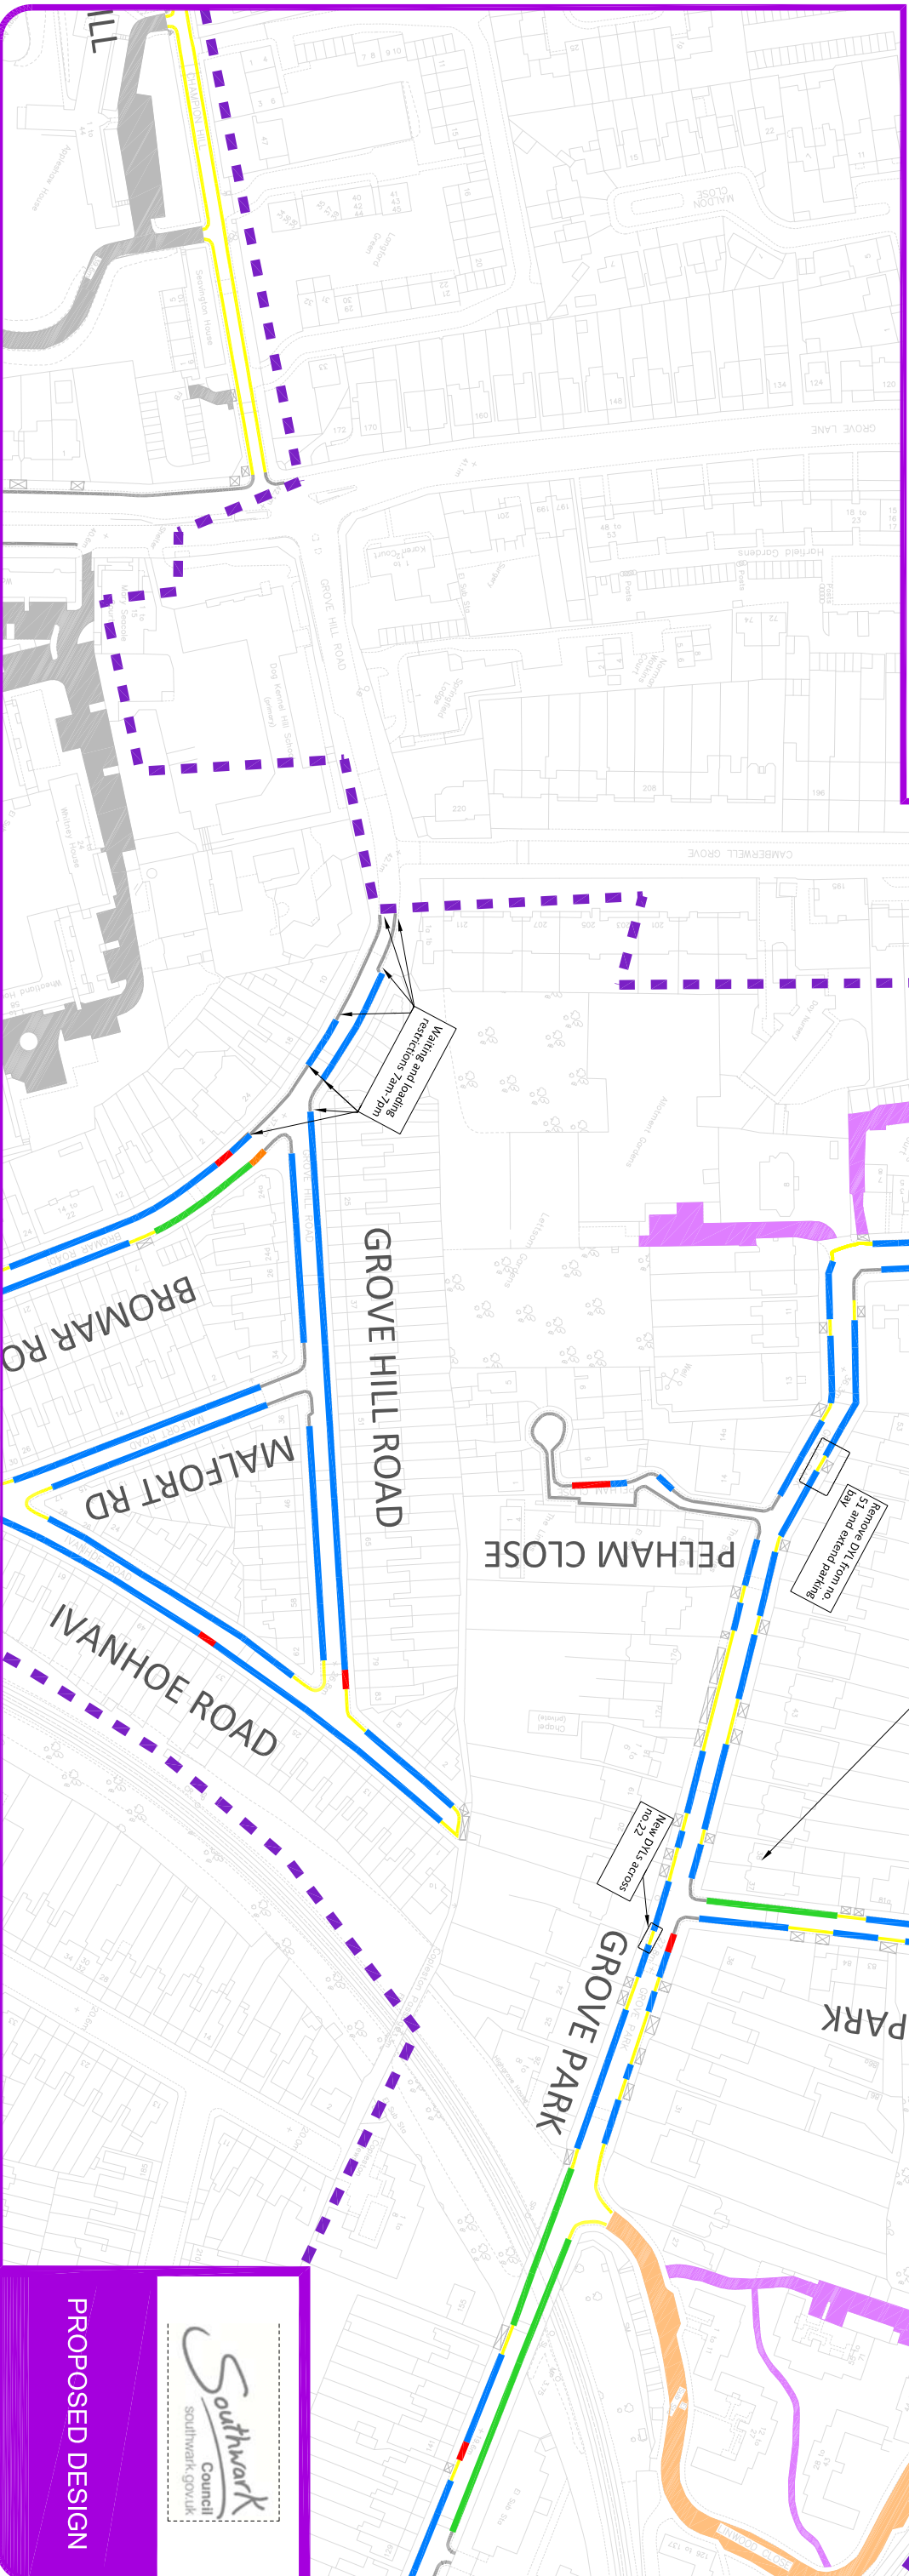

Dog Kennel Hill

PROPOSED PARKING ZONE AREA

LEGEND

Parking places and who can park where

Type of parking bay	Map symbol	Example sign	Resident permit holder	Business permit holder	Visitor voucher holder	Blue badge holder	Pay by phone visitor
Permit bay			✓	✓	✓	✗	✗
Permit and paid bay			✓	✓	✓	Free	✓
Existing disabled bay			✗	✗	✗	✓	✗

Waiting restrictions

Waiting Restriction	Map symbol	Waiting Restriction	Map symbol
Double yellow line (existing)		Double yellow line (proposed)	

Area of road	Map symbol	Area of road	Map symbol
Dropped kerb		Bus Stop	
Permit holders only past this point		Proposed disabled bay	
Non-public highway		Housing land	
Car Club bay			

Boundary of study area

PROPOSED DESIGN